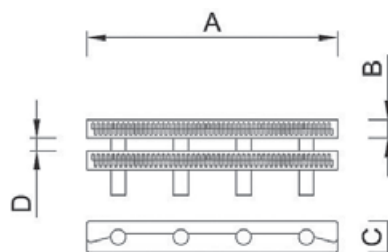

Practical, scalable, quick installation PVC overflow channel system. The parts of the system are straight modular element, end socket, outlet socket, right and left angle, insert element. The straight and angle elements can be cut for the right size. Thanks to the special design the printed channel offers increased strength and structural compactness. The elements should be glued using PVC glue. After cutting insert element must be used. Connection of UIV-CS2V is D100-110-125, at the UIV-CS2V is D125.

UIV-CS2

UIV-CS2SB

UIV-CS2SJ

UIV-CS2V

UIV-CS2K

Cikkszám	Megnevezés		Nettó ár	Bruttó ár
Art. Number	Name		Net price	Gross price
UIV-CS2	A Egyenes modul elem L: 50 cm / Straight element L: 50 cm	2.10	20,24 €	25,71 €
UIV-CS2V	A Végzáró elem / End socket	0.40	10,12 €	12,85 €
UIV-CS2K	A Kifolyó elem / Outlet socket	0.80	36,29 €	46,09 €
UIV-CS2SJ	A Sarokelem jobbos / Right angle	2.80	69,50 €	88,27 €
UIV-CS2SB	A Sarokelem balos / Left angle	2.80	69,50 €	88,27 €