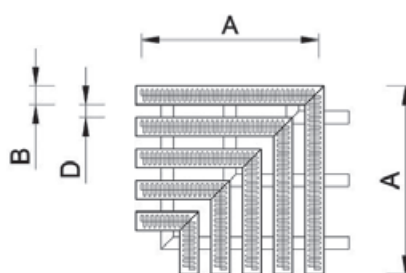

UIR-...S

ERACS-S25

Adat / Data • Típus / Type	UIR-15	UIR-20	UIR-25	UIR-30	UIR-33	UIR-15S	UIR-20S	UIR-25S	UIR-30S	UIR-33S
A	148	198	248	298	328	148	198	248	298	328
B	15	15	15	15	15	15	15	15	15	15
C	23	23	23	23	23	23	23	23	23	23
D	9	9	9	9	9	9	9	9	9	9

Cikkszám	Megnevezés		Nettó ár	Bruttó ár
Art. Number	Name		Net price	Gross price
UIR-15	A Műanyag vályú rács 150 mm / Overflow trough grid 150mm	2.00	23,76 €	30,17 €
UIR-20	A Műanyag vályú rács 200 mm / Overflow trough grid 200mm	2.67	27,28 €	34,64 €
UIR-25	A Műanyag vályú rács 250 mm / Overflow trough grid 250mm	3.46	31,05 €	39,43 €
UIR-30	A Műanyag vályú rács 300 mm / Overflow trough grid 300mm	3.57	35,28 €	44,81 €
UIR-33	A Műanyag vályú rács 330 mm / Overflow trough grid 330mm	3.88	39,51 €	50,18 €
UIR-20S	A Műanyag vályú rács sarok 200 mm / Overflow trough grid corner 200mm	0.48	54,10 €	68,70 €
UIR-25S	A Műanyag vályú rács sarok 250 mm / Overflow trough grid corner 250mm	0.72	67,26 €	85,42 €
UIR-30S	A Műanyag vályú rács sarok 300 mm / Overflow trough grid corner 300mm	0.95	68,68 €	87,22 €
UIR-33S	A Műanyag vályú rács sarok 330 mm / Overflow trough grid corner 330mm	1.20	83,50 €	106,05 €
ERACS-S25	A Rácstartó profil 25 x 25mm 2,5m/1 szál, Ft/ 1 fm / Grid frame Ft. / 1 m	0.77	4,83 €	6,13 €