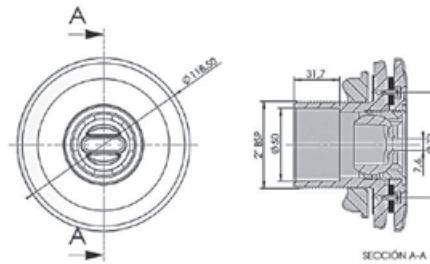

VÍZ BEFÚVÓ IDOMOK SZABVÁNYOS KIALAKÍTÁSSAL, FÓLIÁS ÉS ELŐREGYÁRTOTT MEDENCÉKHEZ WATER INLET PARTS COMPLIANT WITH THE STANDARDS FOR LINER AND PREFABRICATED POOLS

MSZ EN 16582-1 szabvány előírásainak megfelelő befúvók. A magánmedencék biztonsági követelményeivel a 2015 decembere óta hatályos MSZ EN 16582-1 -2 -3 szabványok foglalkoznak. A befúvókra a 16528-1 szabvány 4.5.2. pont, azon belül is a 4.5.2.2. vonatkozik. E szerint a vízszint alatt 500 mm-nél lejjebb beépített befúvók nyílásmérete vagy 8 mm-nél kisebb, vagy 25 mm-nél nagyobb kell legyen.

Water inlet parts meet the MSZ EN 16582-1 standard. The MSZ EN 16582-1 -2 -3 standards refer to the safety requirements of private pools from 2015 december. In the case of water inlets where there is a risk of finger or toe entrapment, the permissible opening shall be <8 mm or >25 mm. In case of built down 500 mm under the water line.

UIB-M032

Cikkszám Art. Number	Megnevezés Name	Kg	Nettó ár Net price	Bruttó ár Gross price
UIB-FE42*	A Szabványos, acélpalást fóliás és fóliás befúvó 2" D50 / Inlet for steel wall liner, and liner pools, meets EU standard 2" D50	0.20	18,41 €	23,38 €
UIB-M032	A Szabványos befúvó műanyag medencékhez 2" D50 / Inlet for prefabricated pools, meets EU standard 2" D50	0.20	15,27 €	19,40 €
UIB-F031*	A Szabványos, acélpalást fóliás és fóliás befúvó 2" D50 / Inlet for steel wall liner, and liner pools, meets EU standard 2" D50	0.20	23,56 €	29,92 €

*Rézperselyes kivitel / with screw copper bush