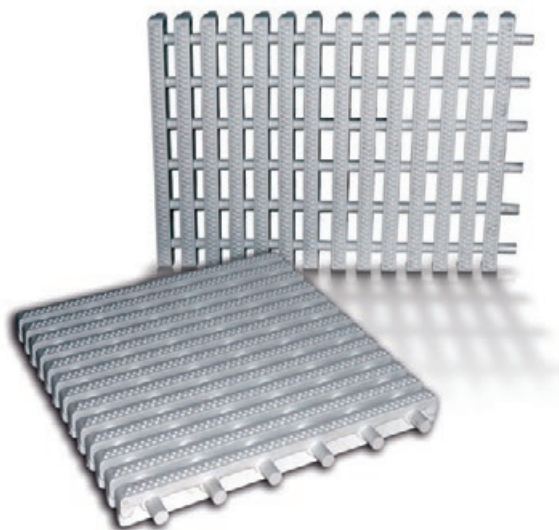

Practical, scalable, quick installation PVC overflow channel system. The parts of the system are straight modular element, end socket, outlet socket, right and left angle, insert element. The straight and angle elements can be cut for the right size. Thanks to the special design the printed channel offers increased strength and structural compactness. The elements should be glued using PVC glue. After cutting insert element must be used. Connection of UIV-CS2V is D100-110-125, at the UIV-CS2V is D125.

UIV-CS2

UIV-CS2SB

UIV-CS2SJ

UIV-CS2V

UIV-CS2K

Cikkszám	Megnevezés		Nettó ár	Bruttó ár
Art. Number	Name		Net price	Gross price
UIV-CS2	A Egyenes modul elem L: 50 cm / Straight element L: 50 cm	2.10	20,24 €	25,71 €
UIV-CS2V	A Végzáró elem / End socket	0.40	10,12 €	12,85 €
UIV-CS2K	A Kifolyó elem / Outlet socket	0.80	36,29 €	46,09 €
UIV-CS2SJ	A Sarokelem jobbos / Right angle	2.80	69,50 €	88,27 €
UIV-CS2SB	A Sarokelem balos / Left angle	2.80	69,50 €	88,27 €