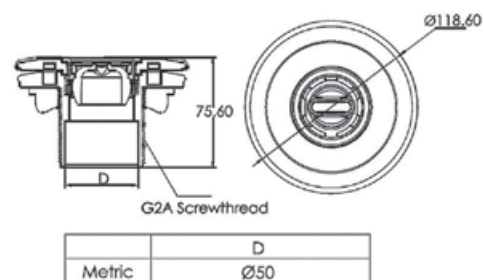

Water inlet parts meet the MSZ EN 16582-1 standard. The MSZ EN 16582-1 -2 -3 standards refer to the safety requirements of private pools from 2015 december. In the case of water inlets where there is a risk of finger or toe entrapment, the permissible opening shall be <8 mm or >25 mm. In case of built down 500 mm under the water line.

UIB-F031

UIB-M032

UIB-FE42

Cikkszám Art. Number	Megnevezés Name	Kg	Nettó ár Net price	Bruttó ár Gross price
UIB-FE42*	A Szabványos, acélpalást fóliás és fóliás befúvó 2" D50 / Inlet for steel wall liner, and liner pools, meets EU standard 2" D50	0.20	18,41 €	23,38 €
UIB-M032	A Szabványos befúvó műanyag medencékhez 2" D50 / Inlet for prefabricated pools, meets EU standard 2" D50	0.20	15,27 €	19,40 €
UIB-F031*	A Szabványos, acélpalást fóliás és fóliás befúvó 2" D50 / Inlet for steel wall liner, and liner pools, meets EU standard 2" D50	0.20	23,56 €	29,92 €