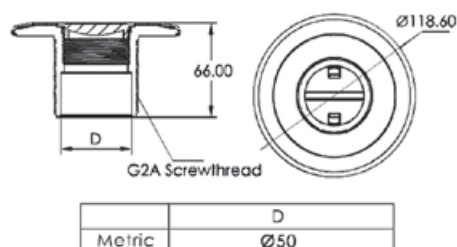

VÍZ BEFÚVÓ IDOMOK ÉS TARTOZÉKAIK BETON MEDENCÉKHEZ WATER INLET PARTS FOR CONCRETE POOLS

UPC-BE...

Cikkszám	Megnevezés		Nettó ár	Bruttó ár
Art. Number	Name		Net price	Gross price
UIB-BG	A Befúvó betonos medencéhez „G” típus / Inlet for concrete pools „G” type	0.09	6,87 €	8,72 €
UPC-BE	A Porszívó csatlakozó alap és záróelem beton medencéhez / Vacuum condit for concrete pools	0.15	4,38 €	5,56 €
UIB-912C	A Záródugó Hayward típus / Cap Hayward type	0.02	1,88 €	2,39 €
UIB-DU112	A Téliestítő gumidugó 1 1/2” / Wintering plug 1 1/2”	0.09	3,82 €	4,85 €
UIB-DUGO	A Téliestítő gumidugó 2” / Wintering plug 2”	0.09	2,50 €	3,18 €